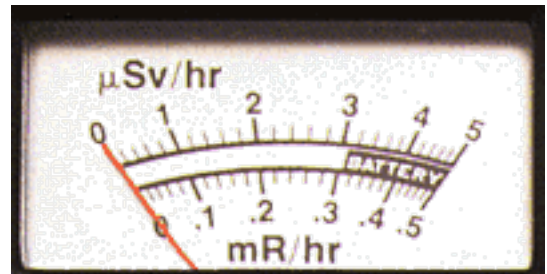

Limited Warranty

1 year limited warranty

Optional SI Meter Scale: 0-500 µSv/hr & 0-50 mR/hr