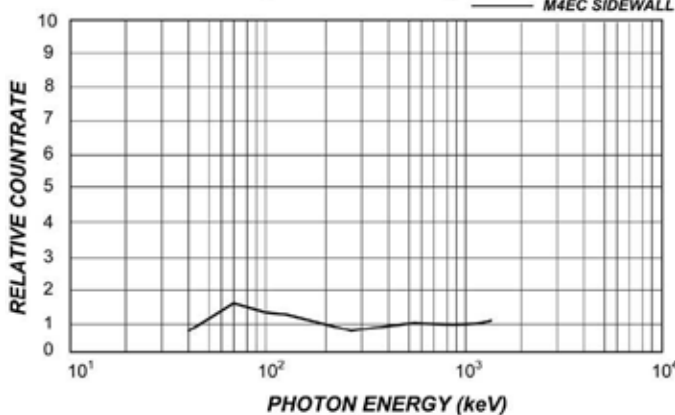

ENERGY RESPONSE
(Relative to Cs-137)