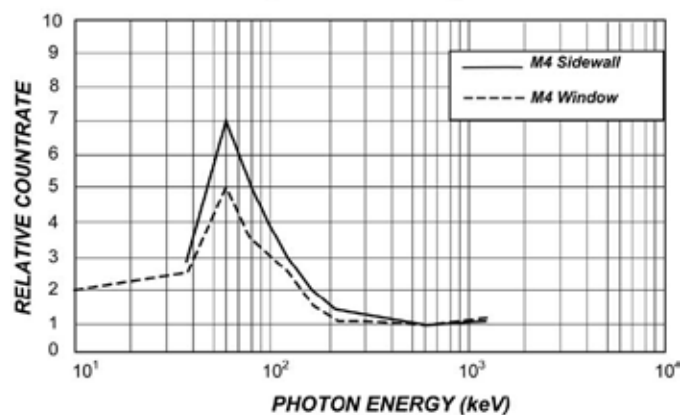

ENERGY RESPONSE
(Relative to Cs-137)